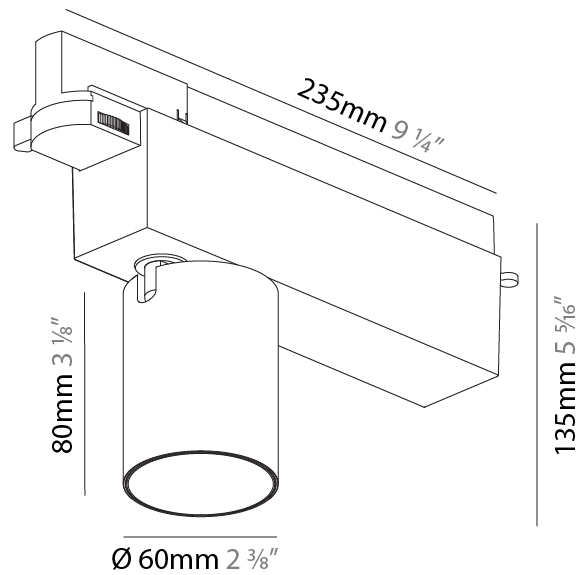

GENERAL

Series: Centriq
Subseries: Centriq 60
Brand: Prolicht
Division: Architectural
Mounting Type: Track
Mounting Location: Ceiling
Subcategory: Spots

PHYSICAL

Shape: Cylinder
Diameter (mm): 60
Diameter (in): 2 3/8
Length (mm): 235
Length (in): 9 1/4
Height (mm): 135
Height (in): 5 5/16
Light Distribution: Adjustable / Direct
Weight (kg): 0.897
Weight (lbs): 1.977
Installation Requirement: Track or profile system
Fixture Finish: SSR / BKV / CWI / CRY / HAB / UFT / ITA / RUA / FTG / MYG / LOD / PUS / FRO / FUP / KIA / POP / BLS / SPG / MEY / GOH / GUM / CHC / COM / ABZ / JAG / OBR / MOS / ROR
Fixture Material: Aluminum

ELECTRICAL

Lamp Type: LED (Zhaga Standard)
Input Wattage (W): 14
Total Output Wattage (W): 12.5
Dimming: Tri-Mode (Non-Dimming and Phase Dimming (120Vac only) and 0-10V Dimming)
Driver Included: Yes
Driver Location: Integrated
Driver Type: Constant Current - Universal
Driver Class: Class 2
Input Voltage (V): 120 - 277
Constant Current (MA): 350

LED

Number of LEDs: 1
Color Temperature (°K): 2700 / 3000 / 3500 / 4000
Max. Delivered Lumen (lm): 940 / 980 / 1029 / 1050
Nominal Lumen (lm): 1386 / 1438 / 1511 / 1542
CRI: >90 CRI
Lamp Life (hrs): 50000
Upon Request: Special Color Temperature Special Led

OPTICAL

Reflector°: 20 / 40 / 60
Adjustability: Rotational 340°; Tilt 90°
Upon Request: Special Beam Angles

RATINGS AND CERTIFICATIONS

Certified By: Certified for North American Standards
IP rating: IP20